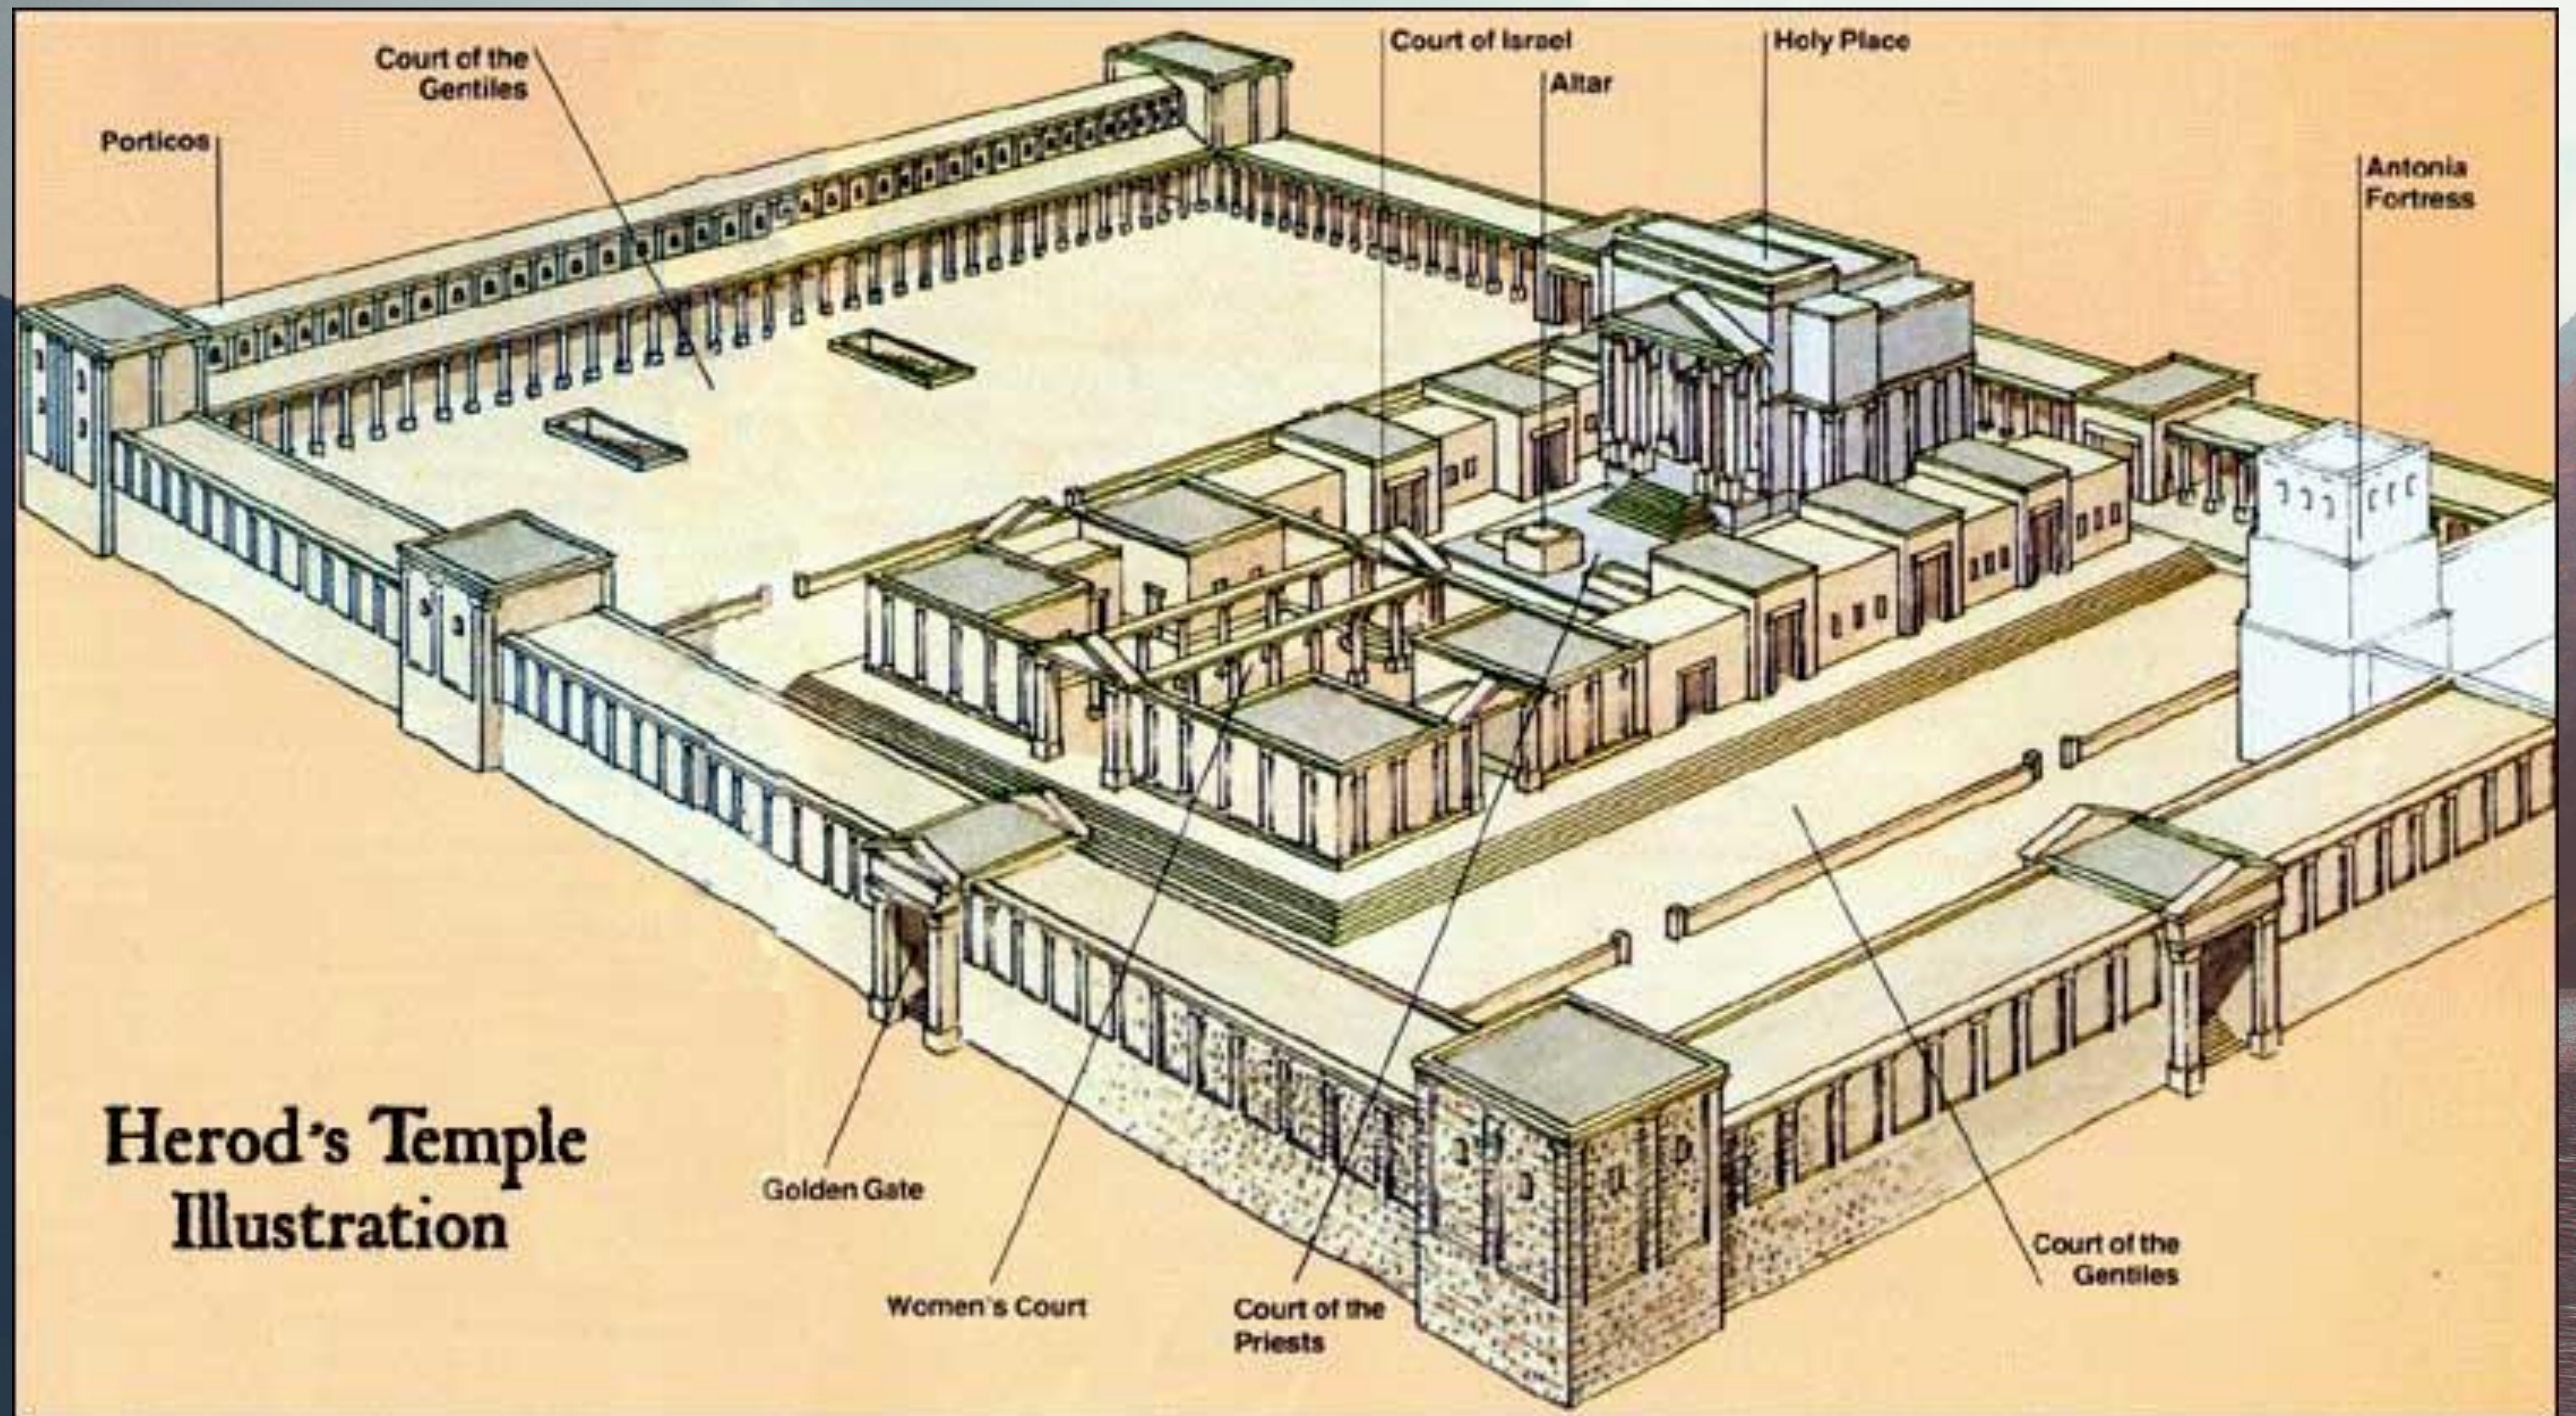

**Herod's Temple
Illustration**